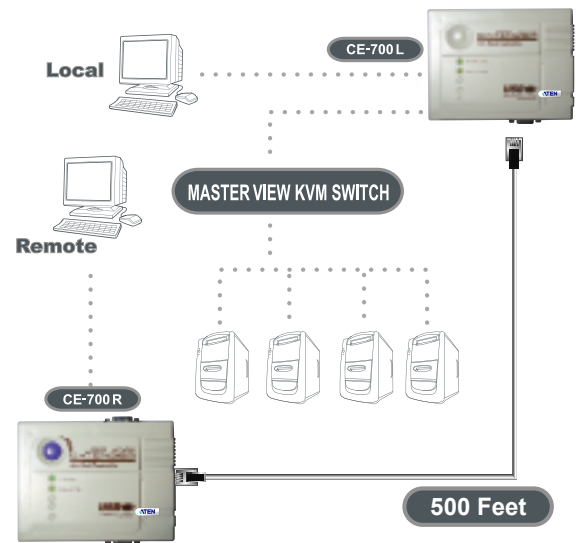

USB KVM EXTENDER

CE-700R/L

Category 5 Extension Up to 150m

Multi-Platform
PC or Mac

Features:

- * USB Keyboard and USB Mouse ports
- * Auto Signal Compensation (ASC)
- * Dual Console Operation - Control Your System From Both the Local and Remote USB Keyboard, USB Mouse, and Monitor Consoles
- * Reliable Category 5 Ethernet Cable to Connect the Local and Remote Units
- * USB Overcurrent Detection and Protection
- * Push Button Selection of the Active Console
- * High Resolution Video - Up To 1280 x1024 @ 150 m (max.)
- * Supports VGA, SVGA, and Multisync Monitors
- * Local Monitor Supports DDC; DDC2; DDC2B
- * Hot pluggable
- * Small Form Factor

Functions		CE-700L	CE-700R
Console Connectors	Keyboard	USB Type A	USB Type A
	Mouse	USB Type A	USB Type A
	Monitor	1 X 15 pin HDB female	1 X 15 pin HDB female
	Extension	8P8C Jack	8P8C Jack
CPU Connectors	USB	USB Type B	
	Video	1 X 15 pin HDB male	
LEDs		1 Local 1 Remote	1 Power On 1 On Line
Function Keys		Local / Auto select button	
Cable Length		100m [330] (max.)	
Video Resolution		1280 x1024 ;DDC; DDC2; DDC2B*	
Power Consumption		AC 9V XXXmA (max.)	
Housing		Plastic	
Weight		???g	???g
Dimensions (LxWxH)		130 x 100 x 35.5 mm	

* DDC, DDC2 and DDC2B support is for the Local monitor only.

CE-700R/L