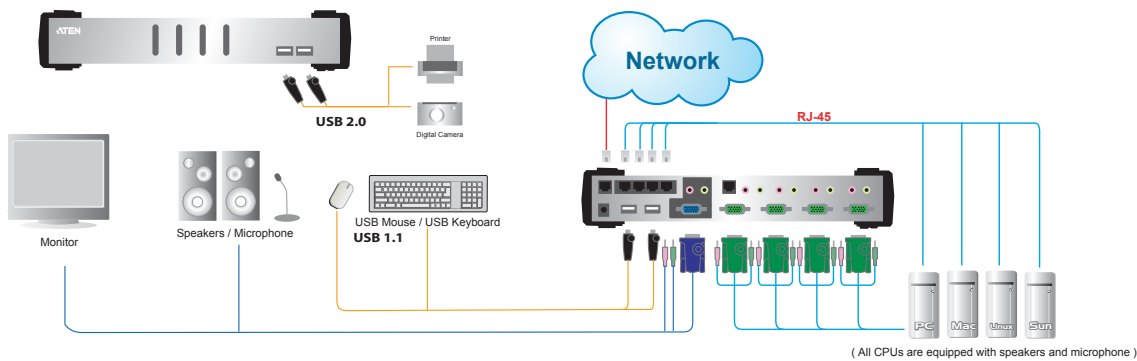

# 4 Port USB 2.0 KVM Switch

With USB 2.0 Hub and 5 port Ethernet Hub

**Network  
Enabled**

Diagram

## Model: CS-1772 / CS-1774

### Features

- Complete USB 2.0 KVM Switch with Ethernet Hub/USB Hub
- Two/Four auto-sensing dual speed ports (Ethernet/Fast Ethernet) plug-and-play enabled; hub complies with IEEE802.3/IEEE802.3u Standard
- Supports Multiple platforms: PC, Mac, Sun
- 2 port USB 2.0 Hub built in
- Buzzer ON/OFF via hotkey
- Permits independent switching of KVM, USB and audio focus between all computers
- Audio enabled

### Specifications

Function	CS-1772	CS-1774
Computer Connections	2	4
Computer	KVM	Hotkeys, Push Buttons
Port selection	USB or Audio	Hotkeys
Connectors	Console	Keyboard 1 x USB Type-A Female (White) Video 1 x HD-15 Female (Blue) Mouse 1 x USB Type-A Female (White) Speaker 1 x Audio Jack Female (Green) Microphone 1 x Audio Jack Female (Pink)
Computers	Keyboard Video Mouse Speaker Microphone	4 x SPHD-15 Female (Green) 4 x Audio Jack Female (Green) 4 x Audio Jack Female (Pink)
Ethernet Hub	3 x RJ-45 Female (Black)	5 x RJ-45 Female (Black)
Peripheral	2 x USB Type-A Female (White)	
Firmware Upgrade	1 x RJ-11 Female (Black)	
LEDs	KVM 2 (Orange) USB or Audio 2 (Green) 10/100 Mbps 3 (Green) LINK 3 (Green)	4 (Orange) 4 (Green) 5 (Green) 5 (Green)
Keyboard / Mouse Emulation	USB (PC, Mac, Sun)	
Scan Interval	1-99 seconds	
Power Adapter	1 x D/C 5.3V/2.4A	
Power Consumption	DC 5.3V, 4.5W; 900mA	DC 5.3V, 5W; 1000mA
Resolution	2048 x 1536, DDC2B	
Operation Temperature	0 C~ 50 C	
Storage Temperature	-20 C~ 60 C	
Humidity	0 ~ 80% RH, NC	
Weight	710g	920g
Dimension	210 x 88 x 55.5mm	270 x 88 x 55.5mm