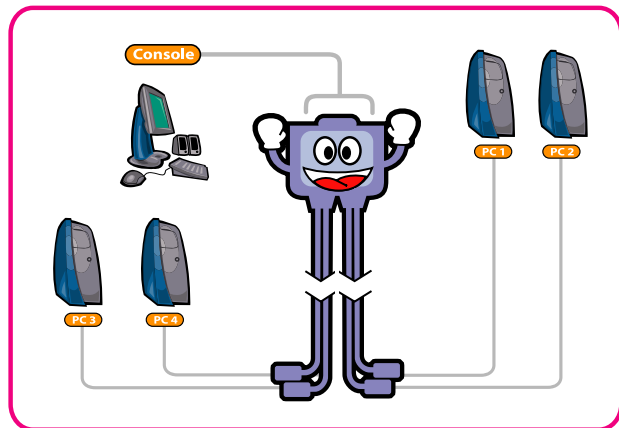

PETITE ⁴ Port KVM Switch

Most Compact On The Market! Control 4 computers from a single PS/2 console

**With
Speaker
Support!**

The Ultimate in KVM Convenience!

- Built-in 6' cables make installation a cinch!
- Easy installation - connecting the cables is all it takes

Model: **CS-64A**

Features

- Speaker enabled
- Hot pluggable
- Superior video quality - up to 2048 x1536; DDC2B
- Supports : Win98SE, Me, 2000, XP / Unix / FreeBSD / Red Hat Linux / Netware / RS-6000
- LED display for easy status monitoring
- Keyboard and mouse emulation for error free PC booting
- Auto scanning

Specifications:

Computer connections	4	
Port Selection	HotKey	
LEDs	Selected	4 x Green @ Top
Console Connectors	Keyboard	1 x Mini-DIN-6 F (Purple)
	Mouse	1 x Mini-DIN-6 F (Green)
	Video	1 x HDB-15 F (Blue)
	Audio	Earphone Jack(F)
CPU Connectors	Keyboard	4 x Mini-DIN-6 M (Purple)
	Mouse	4 x Mini-DIN-6 M (Green)
	VGA	4 x HDB-15 M (Blue)
	Audio	4 Earphone Jack(M)
Scan Interval	5 seconds	
VGA	2048 x1536, DDC2B	
Enclosure	Plastic	
Weight	0.9 kg	
Dimensions	8.9 x 7.19 x 2.6cm	