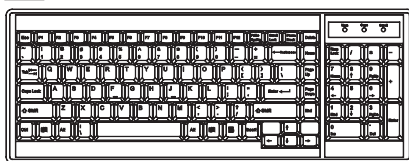

Keyboard

Ge G keyboard integrated with touchpad