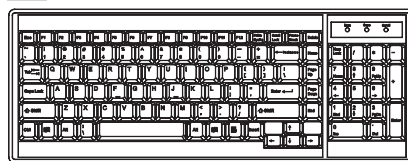

Gb G keyboard integrated with trackball