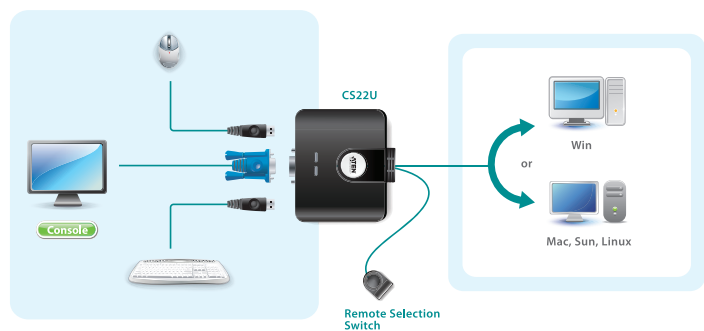

2-Port USB Cable KVM Switch

The CS22U is a 2-port USB Cable KVM Switch that provides a simple and quick method of selecting computers – a built-in remote selection switch with a 1.8 m cable. This allows the CS22U unit to be hidden from sight, while the remote selection switch can be placed conveniently on the desktop. The CS22U's compact all-in-one design makes it ideal for multiplatform desktop applications that require high resolution video.

PETITE™

Setup

Features

- One USB console controls two USB computers
- Compact design, built-in 0.9m cables
- Supports multifunction mice
- Multiplatform support – compatible with all operation platforms PC (Windows, Linux and most others), Mac and Sun
- All-in-one design
- Superior video quality – up to 2048 x 1536; DDC2B
- Non-powered

Specifications

Function		CS22U	
Computer Connections		2	
Port Selection		Remote Selection Switch	
Connectors	Console Ports	Keyboard	1 x USB Type A Female (Black)
		Video	1 x HDB-15 Female (Blue)
		Mouse	1 x USB Type A Female (Black)
	KVM Ports	Keyboard/Mouse	2 x USB Type A Male (Black)
Video		2 x HDB-15 Male (Blue)	
LEDs	Selected	2	
Cable Length	Computers	0.9 m	
	Remote Selection Switch	1.8 m	
Video		2048 x 1536, DDC2B	
Environment	Operating Temp.	0–50°C	
	Storage Temp.	-20–60°C	
	Humidity	0–80% RH, Non-condensing	
Physical Properties	Housing	Plastic	
	Weight	0.31 kg	
	Dimensions (L x W x H)	8.24x7.71x2.46 cm	