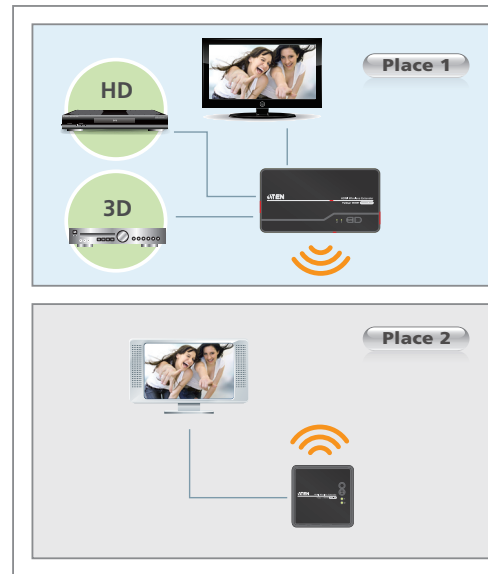

Specification

Function		VE809T	VE809R	
Connectors	Device	HDMI IN	2 x HDMI type A Female (Black)	N/A
	Display	HDMI OUT	1 x HDMI type A Female (Black) (Loop-through)	1 x HDMI type A Female (Black)
	IR		1 x IR receiver (Black)	1 x IR receiver (Black)
	Power		1 x DC jack	1 x DC jack (Mini USB)
Switches	Unit to Unit		Wireless 5Ghz	Wireless 5Ghz
	Power		1 x pushbutton	1 x pushbutton
	Switch		1 x pushbutton	1 x pushbutton
LEDs	Power		1 x Blue/Red	1 x Blue/Red
	Port ID		2 x Blue	2 x Blue
Video		480p, 720p, 1080i and 1080p		
Audio		Up to 5.1 channel digital audio		
Transmission Distance		Up to 30m		
Power Consumption		DC5V, 10W	DC5V, 7.5W	
Environment	Operation Temp.	0~40°C		
	Storage Temp.	-20 ~60°C		
	Humidity	0~80% RH, Non-condensing		
Physical Properties	Housing	Plastic		
	Weight	205 g	125 g	
	Dimensions (L x W x H)	18.20x 9.65 x 3.15 cm	9.50 x 9.50 x 3.15 cm