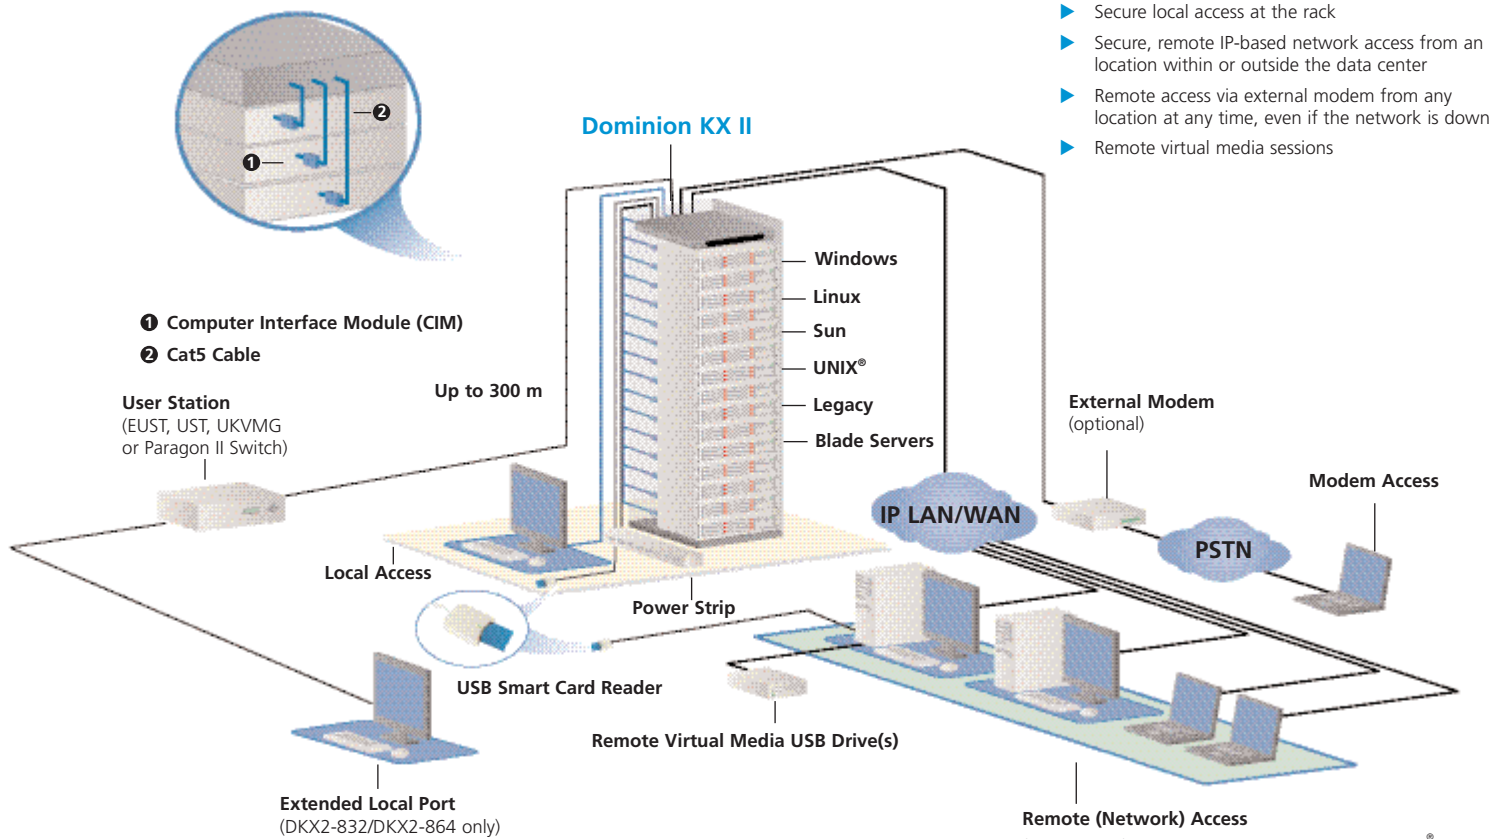

"World's Best KVM"

Raises Productivity while Enhancing Security

Lowest costs, increases productivity while reducing mean-time-to-repair

- ▶ Reduces expensive downtime by providing out-of-band access in emergencies
- ▶ Virtual media gives users virtual access to storage media and enables them to exchange information between remote users and target servers – through the KVM connection – via the server's USB port
- ▶ Minimizes expensive and inconvenient travel to remote locations
- ▶ Common Web browser interface for remote and local access
- ▶ Optional remote power strips power on/off servers and provide power statistics
- ▶ Operates with select Paragon and Dominion KX I CIMs
- ▶ At-the-rack and remote IP access to blade servers
- ▶ KX2-864 and KX2-832 models have an extended local port to extend beyond the rack or to a Paragon II switch

In the diagram below, Dominion KX II provides:

- ▶ Secure local access at the rack
- ▶ Secure, remote IP-based network access from an location within or outside the data center
- ▶ Remote access via external modem from any location at any time, even if the network is down
- ▶ Remote virtual media sessions