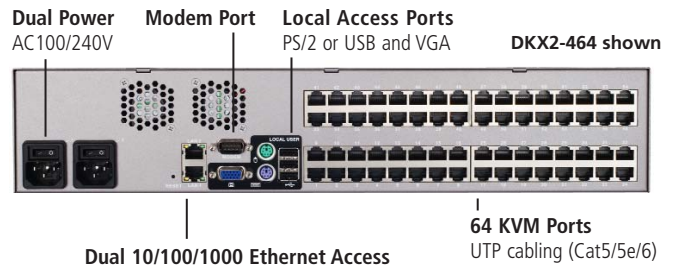

Specifications

Dominion KX II Model	Description	Dimensions - (WxDxH)	Weight	Power
DKX2-864	64 server ports, 8 remote users, 1 local port + extended local port	439 x 360 x 88mm	5.8 kg	Dual Power 100V/240V 47/63Hz 1.2A
DKX2-832	32 server ports, 8 remote users, 1 local port + extended local port	439 x 360 x 44mm	4.7 kg	Dual Power 100V/240V 47/63Hz 1A
DKX2-464	64 server ports, 4 remote users, 1 local port for use at the rack	439 x 290 x 90mm	6.24 kg	Dual Power 100V/240V 47/63Hz 1.5A
DKX2-432	32 server ports, 4 remote users, 1 local port for use at the rack	439 x 290 x 44mm	4.3 kg	Dual Power 100V/240V 50/60Hz 1A
DKX2-416	16 server ports, 4 remote users, 1 local port for use at the rack	439 x 290 x 44mm	4.1 kg	Dual Power 100V/240V 50/60Hz 1A
DKX2-232	32 server ports, 2 remote users, 1 local port for use at the rack	439 x 290 x 44mm	4.1 kg	Dual Power 100V/240V 50/60Hz 0.6A
DKX2-216	16 server ports, 2 remote users, 1 local port for use at the rack	439 x 290 x 44mm	3.9 kg	Dual Power 100V/240V 50/60Hz 0.6A
DKX2-132	32 server ports, 1 remote user, 1 local port for use at the rack	439 x 290 x 44mm	4.1 kg	Dual Power 100V/240V 50/60Hz 0.6A
DKX2-116	16 server ports, 1 remote user, 1 local port for use at the rack	439 x 290 x 44mm	3.9 kg	Dual Power 100V/240V 50/60Hz 0.6A
DKX2-108	8 server ports, 1 remote user, 1 local port for use at the rack	439 x 290 x 44mm	3.9 kg	Dual Power 100V/240V 50/60Hz 0.6A

Computer Interface Modules (CIMs)			
CIM Model	Description	Dimensions - (WxDxH)	Weight
D2CIM-DVUSB	Dual USB CIM for BIOS virtual media, Smart Card/CAC and Absolute Mouse Synchronization	43 x 90 x 19mm	0.11 kg
D2CIM-VUSB	USB CIM for Virtual Media, Absolute Mouse Synchronization	32 x 76 x 15mm	0.09 kg
DCIM-PS2	CIM for PS/2	32 x 76 x 15mm	0.09 kg
DCIM-SUN	CIM for SUN	32 x 76 x 15mm	0.09 kg
DCIM-USBG2	CIM for USB and Sun USB	32 x 76 x 15mm	0.09 kg
D2CIM-PWR	CIM for remote power management	32 x 76 x 15mm	0.09 kg
P2CIM-SER	Paragon II / Dominion KX II CIM for serial (ASCII) devices	32 x 76 x 15mm	0.09 kg

Specifications for all Dominion KX II Models	
Form Factor	1U and 2U full width, rack mountable (brackets included)
Operating Temperature	0° - 40°C
Humidity	20% - 85% RH
Remote Connection	Network: Dual 10/100/1000 gigabit Ethernet Access; Dual-stack: IPv4 and IPv6 Modem Port: DB9(F) DTE Protocols: TCP/IP, HTTP, HTTPS, SNMP, UDP, RADIUS, LDAP(S) SNTP, DHCP, PAP, CHAP
Local Access Port	Video: HD15(F) VGA Keyboard/Mouse: Mini-DIN6(F) PS/2 and USB (F), 1 USB front, 3 USB rear
Sample Video Resolutions	PC text mode: 640x350, 640x480, 720x400 PC graphic mode: 640x480, 800x600, 1024x768, 1152x864, 1280x1024, 1600x1200 Sun® video mode: 1024x768, 1152x864, 1152x900, 1280x1024
Warranty: Two years. In addition, Raritan offers two years extended warranty.