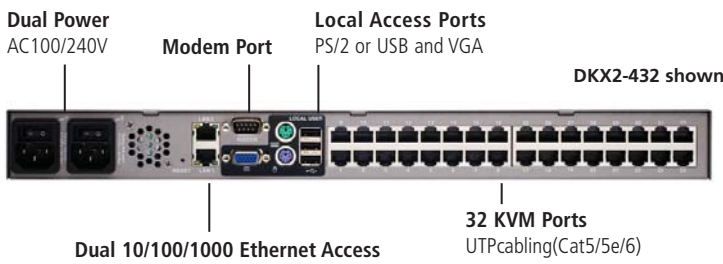

Specifications

Dominion KX II Model	Description	Dimensions - (WxDxH)	Weight	Power
DKX2-864	64 server ports, 8 remote users, 1 local port + extended local port	439 x 360 x 88mm	5.8 kg	Dual Power 100V/240V 47/63Hz 1.2A
DKX2-832	32 server ports, 8 remote users, 1 local port + extended local port	439 x 360 x 44mm	4.7 kg	Dual Power 100V/240V 47/63Hz 1A
DKX2-464	64 server ports, 4 remote users, 1 local port for use at the rack	439 x 290 x 90mm	6.24 kg	Dual Power 100V/240V 47/63Hz 1.5A
DKX2-432	32 server ports, 4 remote users, 1 local port for use at the rack	439 x 290 x 44mm	4.3 kg	Dual Power 100V/240V 50/60Hz 1A
DKX2-416	16 server ports, 4 remote users, 1 local port for use at the rack	439 x 290 x 44mm	4.1 kg	Dual Power 100V/240V 50/60Hz 1A
DKX2-232	32 server ports, 2 remote users, 1 local port for use at the rack	439 x 290 x 44mm	4.1 kg	Dual Power 100V/240V 50/60Hz 0.6A
DKX2-216	16 server ports, 2 remote users, 1 local port for use at the rack	439 x 290 x 44mm	3.9 kg	Dual Power 100V/240V 50/60Hz 0.6A
DKX2-132	32 server ports, 1 remote user, 1 local port for use at the rack	439 x 290 x 44mm	4.1 kg	Dual Power 100V/240V 50/60Hz 0.6A
DKX2-116	16 server ports, 1 remote user, 1 local port for use at the rack	439 x 290 x 44mm	3.9 kg	Dual Power 100V/240V 50/60Hz 0.6A
DKX2-108	8 server ports, 1 remote user, 1 local port for use at the rack	439 x 290 x 44mm	3.9 kg	Dual Power 100V/240V 50/60Hz 0.6A

Computer Interface Modules (CIMs)			
CIM Model	Description	Dimensions - (WxDxH)	Weight
D2CIM-DVUSB	Dual USB CIM for BIOS virtual media, Smart Card/CAC and Absolute Mouse Synchronization	43 x 90 x 19mm	0.11 kg
D2CIM-VUSB	USB CIM for Virtual Media, Absolute Mouse Synchronization	32 x 76 x 15mm	0.09 kg
DCIM-PS2	CIM for PS/2	32 x 76 x 15mm	0.09 kg
DCIM-SUN	CIM for SUN	32 x 76 x 15mm	0.09 kg
DCIM-USBG2	CIM for USB and Sun USB	32 x 76 x 15mm	0.09 kg
D2CIM-PWR	CIM for remote power management	32 x 76 x 15mm	0.09 kg
P2CIM-SER	Paragon II / Dominion KX II CIM for serial (ASCII) devices	32 x 76 x 15mm	0.09 kg

Specifications for all Dominion KX II Models	
Form Factor	1U and 2U full width, rack mountable (brackets included)
Operating Temperature	0° - 40°C
Humidity	20% - 85% RH
Remote Connection	Network: Dual 10/100/1000 gigabit Ethernet Access; Dual-stack: IPv4 and IPv6 Modem Port: DB9(F) DTE Protocols: TCP/IP, HTTP, HTTPS, SNMP, UDP, RADIUS, LDAP(S) SNTP, DHCP, PAP, CHAP
Local Access Port	Video: HD15(F) VGA Keyboard/Mouse: Mini-DIN6(F) PS/2 and USB (F), 1 USB front, 3 USB rear
Sample Video Resolutions	PC text mode: 640x350, 640x480, 720x400 PC graphic mode: 640x480, 800x600, 1024x768, 1152x864, 1280x1024, 1600x1200 Sun® video mode: 1024x768, 1152x864, 1152x900, 1280x1024
Warranty: Two years. In addition, Raritan offers two years extended warranty.