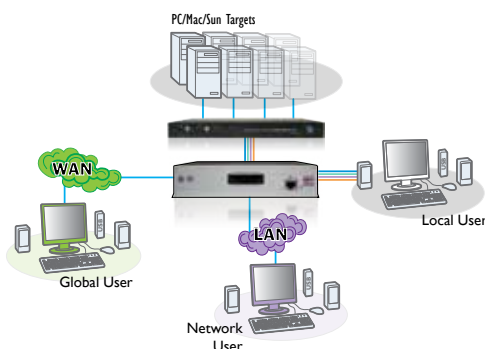

High performance KVM over IP with DVI, Audio and USB support

ADDERLink IP Gold

Secure, high performance Internet or dial-up access to your computers or servers with DVI, audio and USB support.

PRODUCT IN BRIEF

The AdderLink IP Gold adds support for digital video, audio-via-IP, USB keyboard and mouse and virtual media support to the AdderLink IP family. Providing remote keyboard, video, mouse, and audio access via IP to your current KVM switch, the AdderLink IP Gold allows management of your computers from anywhere in the world securely and remotely via the Internet, VPN, dial-up link or corporate network.

FEATURES

Auto sensing digital or analogue video interface

The use of DVI-I interfaces overcomes the limitations of analogue video and allows for greatly improved video update and pixel-perfect performance. However, where no digital feed is available the AdderLink IP Gold will auto sense and support an analogue input.

Audio-via-IP

The AdderLink IP Gold enables CD quality audio signals to be fed from the target computer to the remote user via IP. Essential for administration tools and applications where sound or audible alarms are used.

Dual power connections

To ensure maximum uptime and connection stability the AdderLink IP Gold has dual power supply facilities allowing for both mains and UPS supply.

USB keyboard and mouse connections

Many PCs and multi platform environments demand that USB is used for keyboard and mouse connections. The AdderLink IP Gold provides this for both the local console and computer

KVM connection. PS/2 keyboard and mouse connections are also supported.

Virtual media support (via USB)