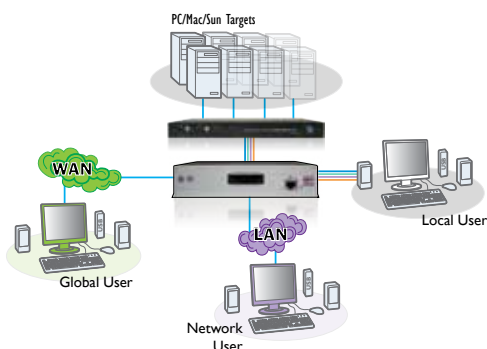

Audio-via-IP

The AdderLink IP Gold enables CD quality audio signals to be fed from the target computer to the remote user via IP. Essential for administration tools and applications where sound or audible alarms are used.

Many PCs and multi platform environments demand that USB is used for keyboard and mouse connections. The AdderLink IP Gold provides this for both the local console and computer

KVM connection. PS/2 keyboard and mouse connections are also supported.

Virtual media support (via USB)

To transfer files from remote users to controlled computers, the AdderLink IP Gold has been engineered to act as a conduit through which data can be passed. Files can be transferred via IP on to the AdderLink IP Gold and on to the target computer by means of a virtual media port (USB).

ADDERLink IP Gold

Secure, high performance Internet or dial-up access to your computers or servers with DVI, audio and USB support.

ABOUT ADDER

Adder is a leading developer and thought leader in connectivity solutions. Adder's advanced range of KVM switches, extenders and IP solutions enable the control of local, remote and global IT systems across the enterprise. The company distributes its products in more than 60 countries through a network of distributors, resellers and OEMs. Adder has offices in the United States, United Kingdom, Germany, the Netherlands, Sweden, China and Singapore.