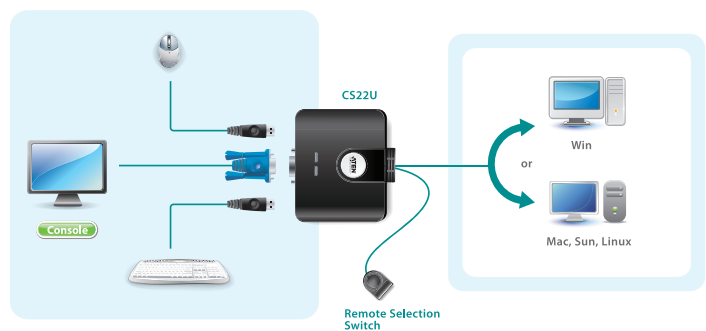

## 2-Port USB Cable KVM Switch

The CS22U is a 2-port USB Cable KVM Switch that provides a simple and quick method of selecting computers – a built-in remote selection switch with a 1.8 m cable. This allows the CS22U unit to be hidden from sight, while the remote selection switch can be placed conveniently on the desktop. The CS22U's compact all-in-one design makes it ideal for multiplatform desktop applications that require high resolution video.

### Setup

### Features

- One USB console controls two USB computers
- Compact design, built-in 0.9m cables
- Supports multifunction mice
- Multiplatform support – compatible with all operation platforms PC (Windows, Linux and most others), Mac and Sun
- All-in-one design
- Superior video quality – up to 2048 x 1536; DDC2B
- Non-powered

### Specifications

Function		CS22U	
Computer Connections		2	
Port Selection		Remote Selection Switch	
Connectors	Console Ports	Keyboard	1 x USB Type A Female (Black)
		Video	1 x HDB-15 Female (Blue)
		Mouse	1 x USB Type A Female (Black)
	KVM Ports	Keyboard/Mouse	2 x USB Type A Male (Black)
Video		2 x HDB-15 Male (Blue)	
LEDs	Selected	2	
Cable Length	Computers	0.9 m	
	Remote Selection Switch	1.8 m	
Video		2048 x 1536, DDC2B	
Environment	Operating Temp.	0–50°C	
	Storage Temp.	-20–60°C	
	Humidity	0–80% RH, Non-condensing	
Physical Properties	Housing	Plastic	
	Weight	0.31 kg	
	Dimensions (L x W x H)	8.24x7.71x2.46 cm	