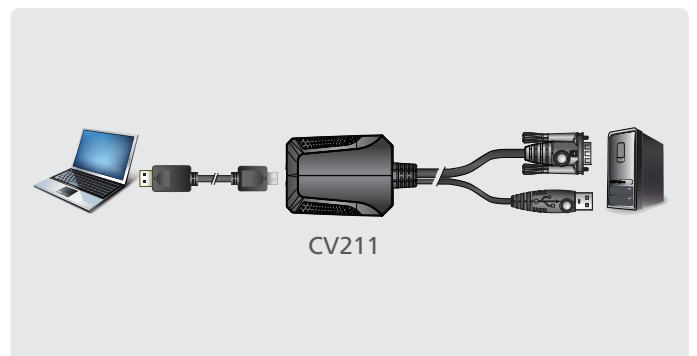

# Laptop USB Console Adapter CV211

- 'Turn your laptop into a mobile console in a few seconds.' The CV211 Laptop USB Console Adapter provides a direct Laptop-to-Computer connection for fast and easy remote desktop access with no software to install. High efficiency in a compact design, the CV211 offers bi-directional file transfers, hotkey macros, video recording and screenshots through a USB 2.0 and VGA composite cable.

The innovative virtual media function provides file application, OS patching and software installations, as well as diagnostic testing through the CV211's intuitive graphical user interface (GUI) which provides easy operation and fast remote access. The GUI console window can be adjusted to the exact size and resolution of the remote computer's desktop by re-sizing the pane automatically; or you can manually adjust the window size as you see fit. This allows you to view the server's entire desktop without needing to use a scroll bar.

In addition, the unique cable clip design is utilized for easy tidying up of disorganized cables while the CV211 is being used and transported. The CV211 is recommended as a portable direct connect server access troubleshooting device for IT professionals.